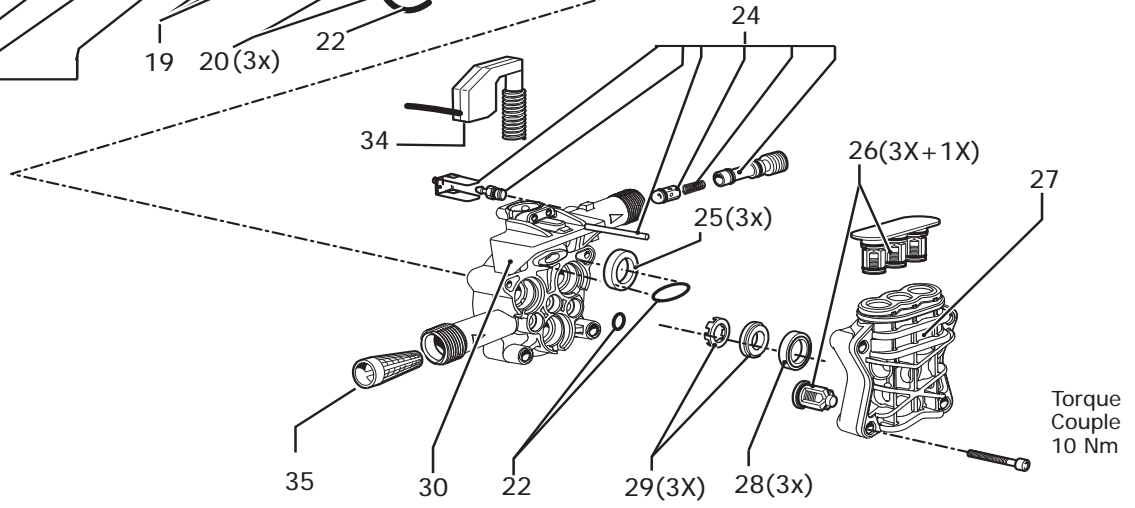

LAVORWASH

SERVICE

Parts

CODE

8.087.0002C

DESCRIPTION

**HIGH PRESSURE WASHER iCLEAN 160 230V/50-60HZ
TS WITH HOSE RE**

REVISION

5/8/2010

VALIDITÀ

WEEK 2 2014

MODELS

LAVOR E8087C001/01

- 26
- 27
- 28
- 29
- 30
- 31
- 32
- 33
- 38