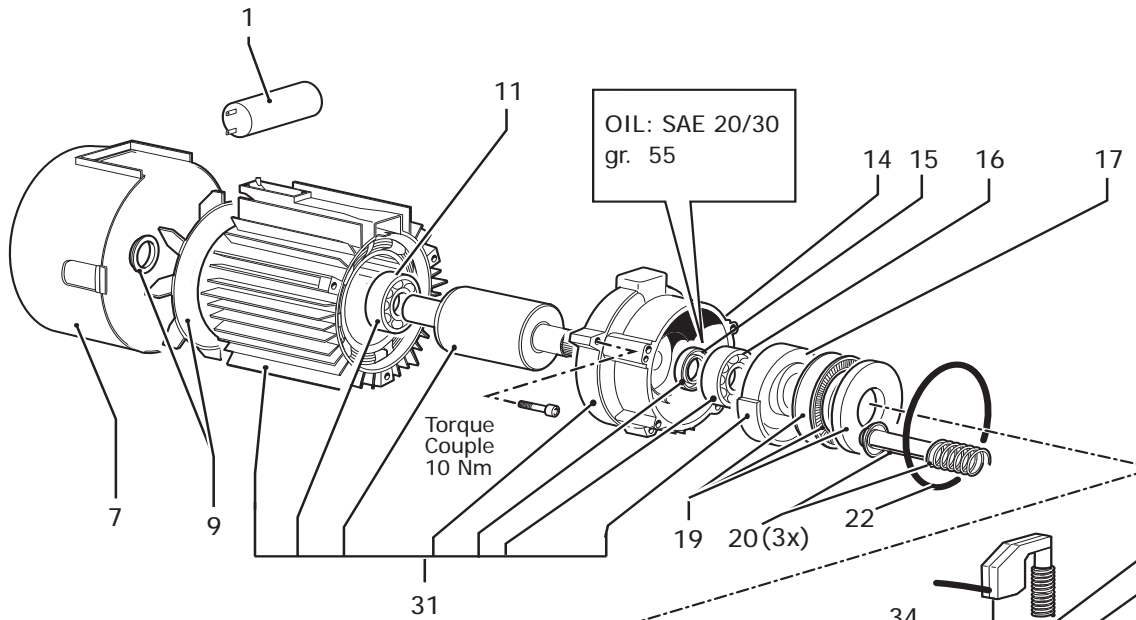

LAVORWASH

SERVICE

Parts

CODE

8.087.0002C

DESCRIPTION

**HIGH PRESSURE WASHER iCLEAN 160 230V/50-60HZ
TS WITH HOSE RE**

REVISION

5/8/2010

VALIDITÀ

WEEK 2 2014

MODELS

LAVOR E8087C001/01

- 26
- 27
- 28
- 29
- 30
- 31
- 32
- 33
- 38