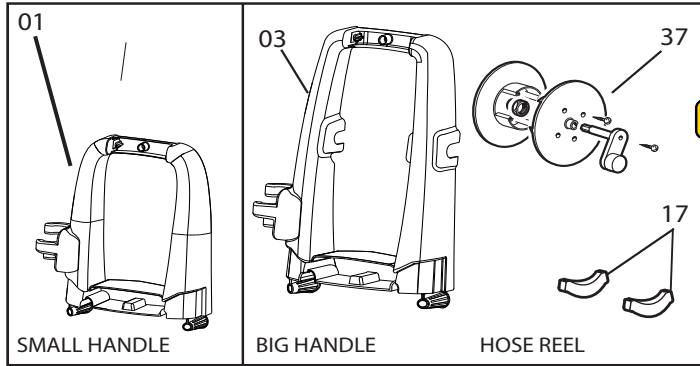

MODELS

LAVOR E8087C001/01

- 26
- 27
- 28
- 29
- 30
- 31
- 32
- 33
- 38