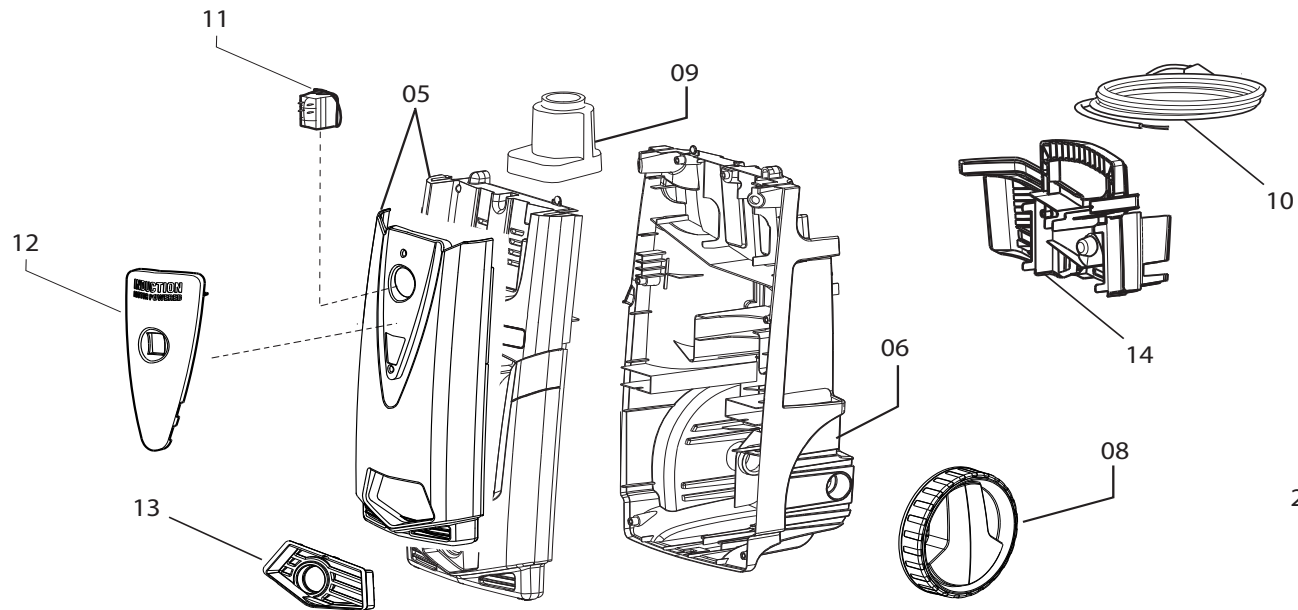

LAVORWASH

SERVICE

Parts

CODE

8.087.0002C

DESCRIPTION

**HIGH PRESSURE WASHER iCLEAN 160 230V/50-60HZ
TS WITH HOSE RE**

REVISION

5/8/2010

VALIDITÀ

WEEK 2 2014

MODELS

LAVOR E8087C001/01

- 26
- 27
- 28
- 29
- 30
- 31
- 32
- 33
- 38